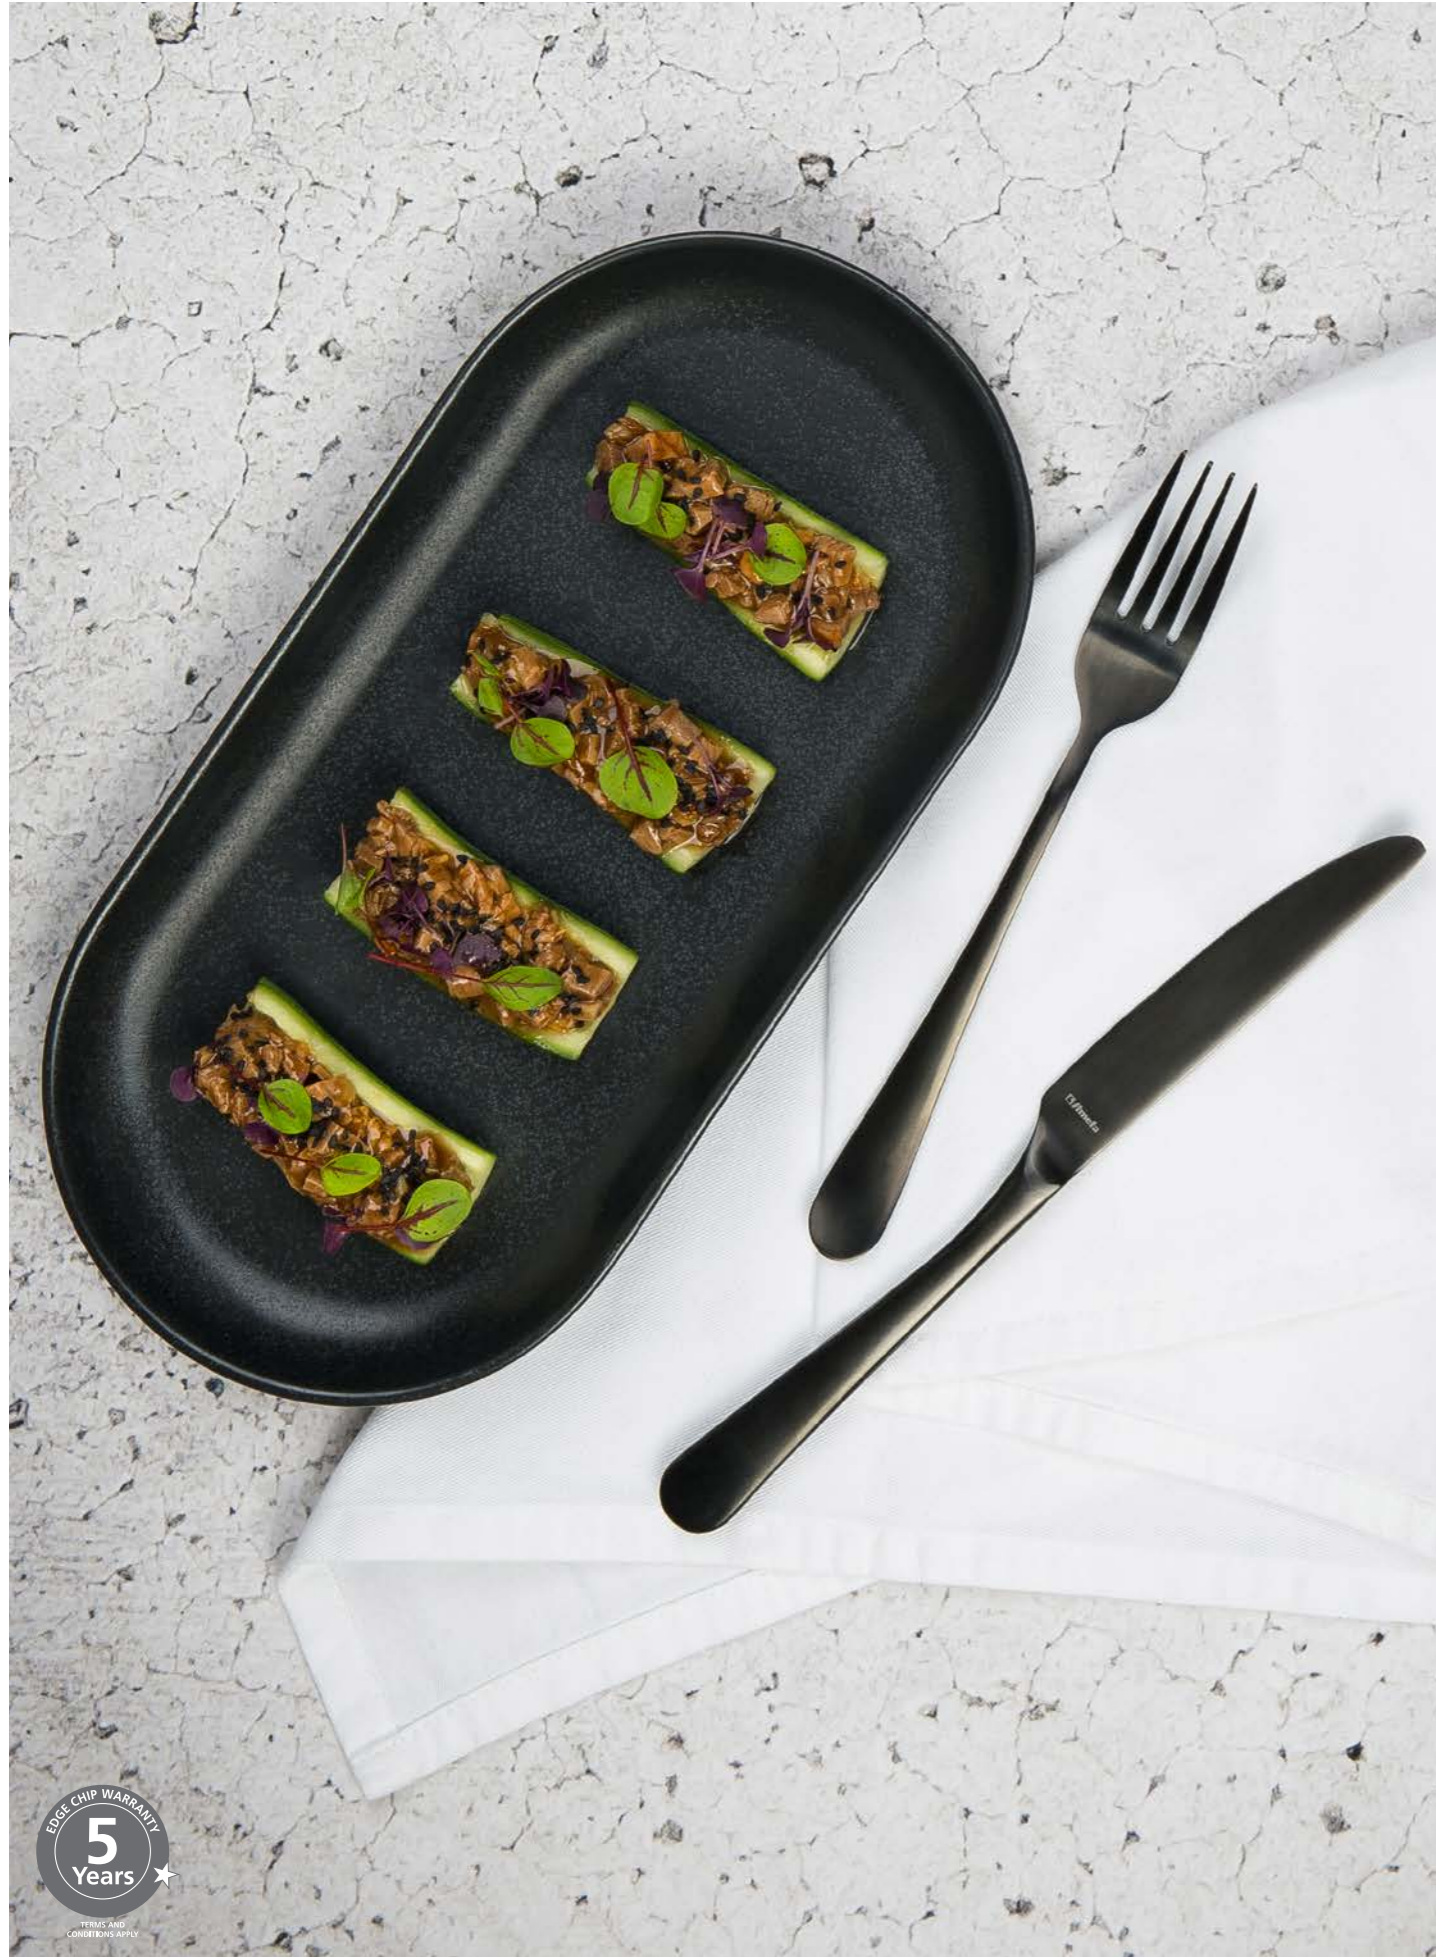

SEASONS GRAPHITE

Make a statement on your table with the sophisticated round and oval Seasons Graphite coupe plate line. The subtle dark hues make it a versatile canvas for any type of food presentation.

Make a statement on your table with the sophisticated rectangular and round Seasons Graphite coupe plate, platter and bowl line. The subtle dark hues make it a versatile canvas for any type of food presentation.