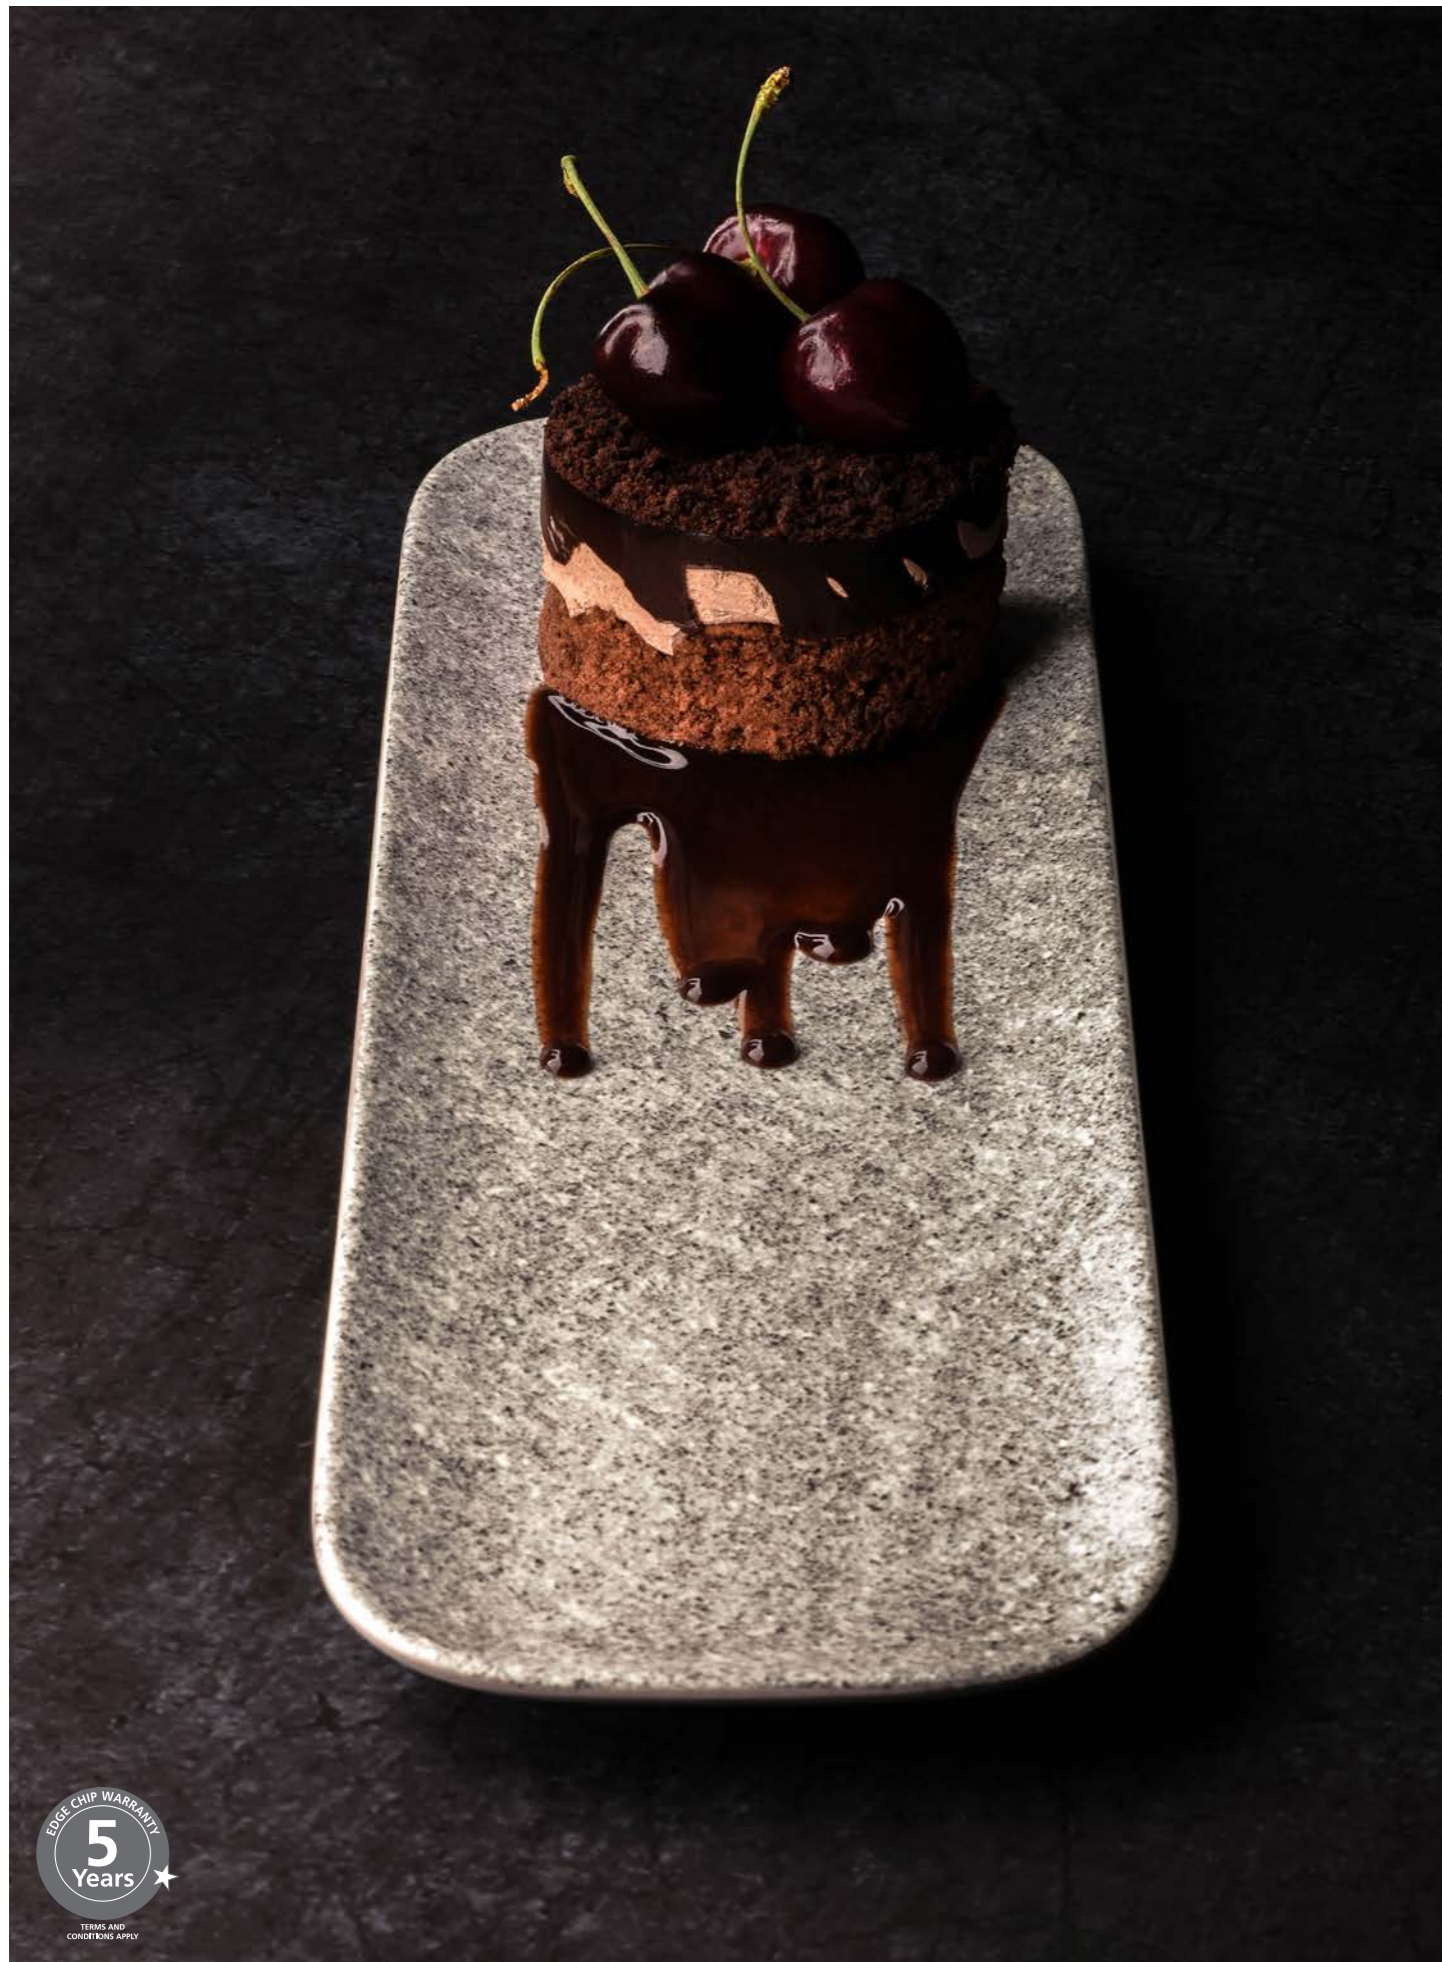

ROUND COUPE PLATE ⓘ

Item No. Diameter
RO3270 270mm

ROUND COUPE PLATE ⓘ

Item No. Diameter
RO3290 290mm

OVAL COUPE PLATE ⓘ

Item No. Dimensions
RO4260 260 x 190mm

OVAL COUPE PLATE ⓘ

Item No. Dimensions
RO4320 320 x 230mm