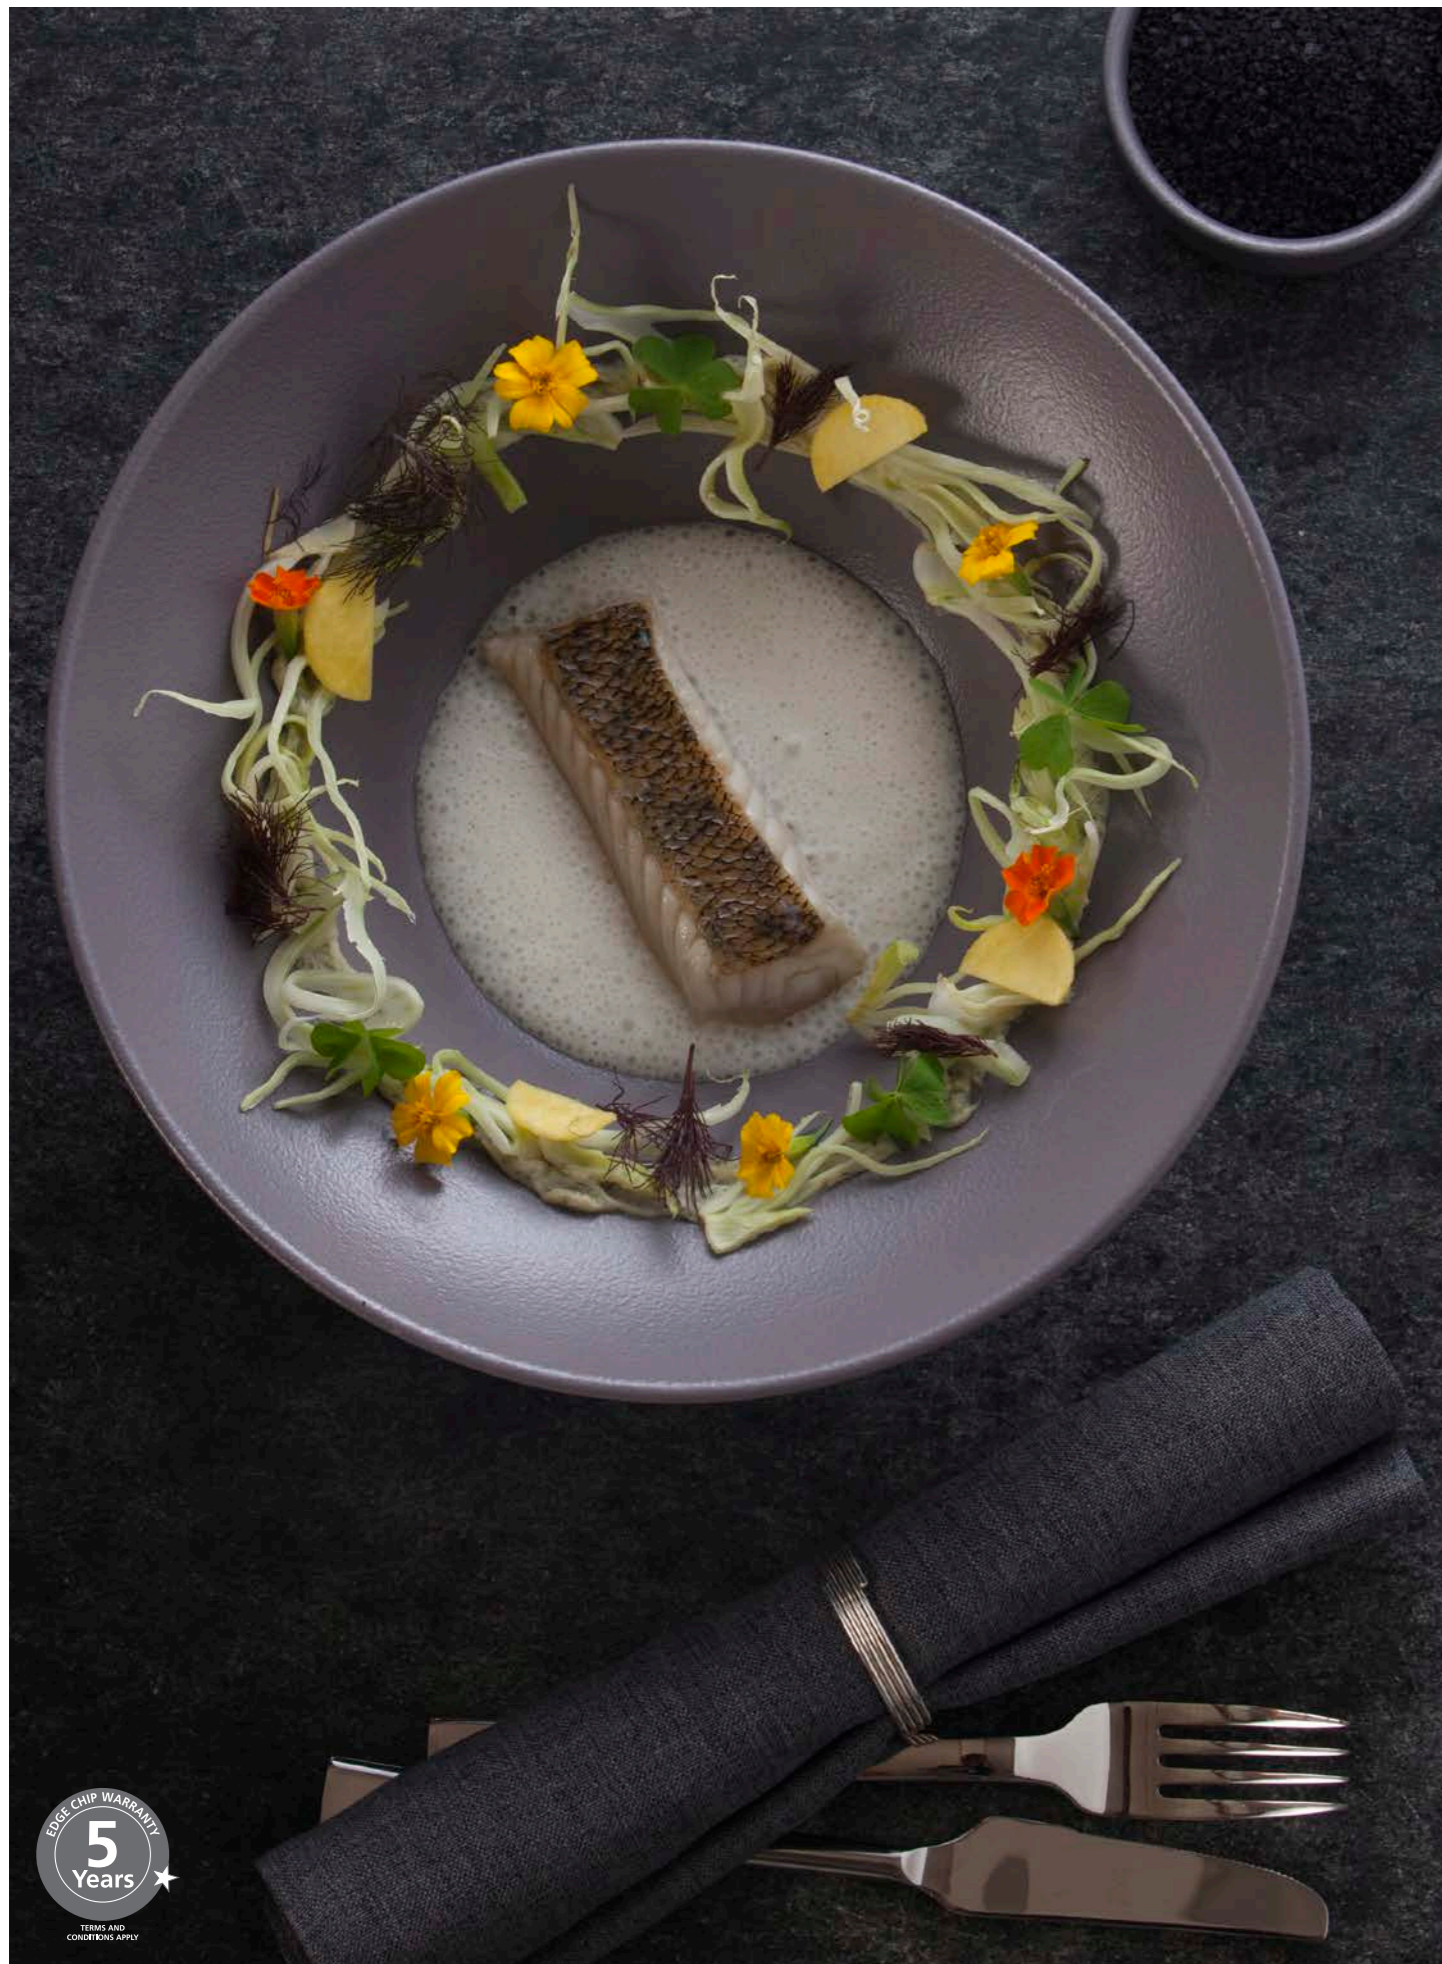

NEOFUSION STONE

Neofusion Stone's line of round plates, with its mineral accents, uneven and dense, and complements the refined ingredients of your dishes.

Item No. Diameter
RNF3150-GY 150mm

Item No. Diameter
RNF3180-GY 180mm

Item No. Diameter
RNF3210-GY 210mm

Item No. Diameter
RNF3240-GY 240mm

Item No. Diameter
RNF3270-GY 270mm