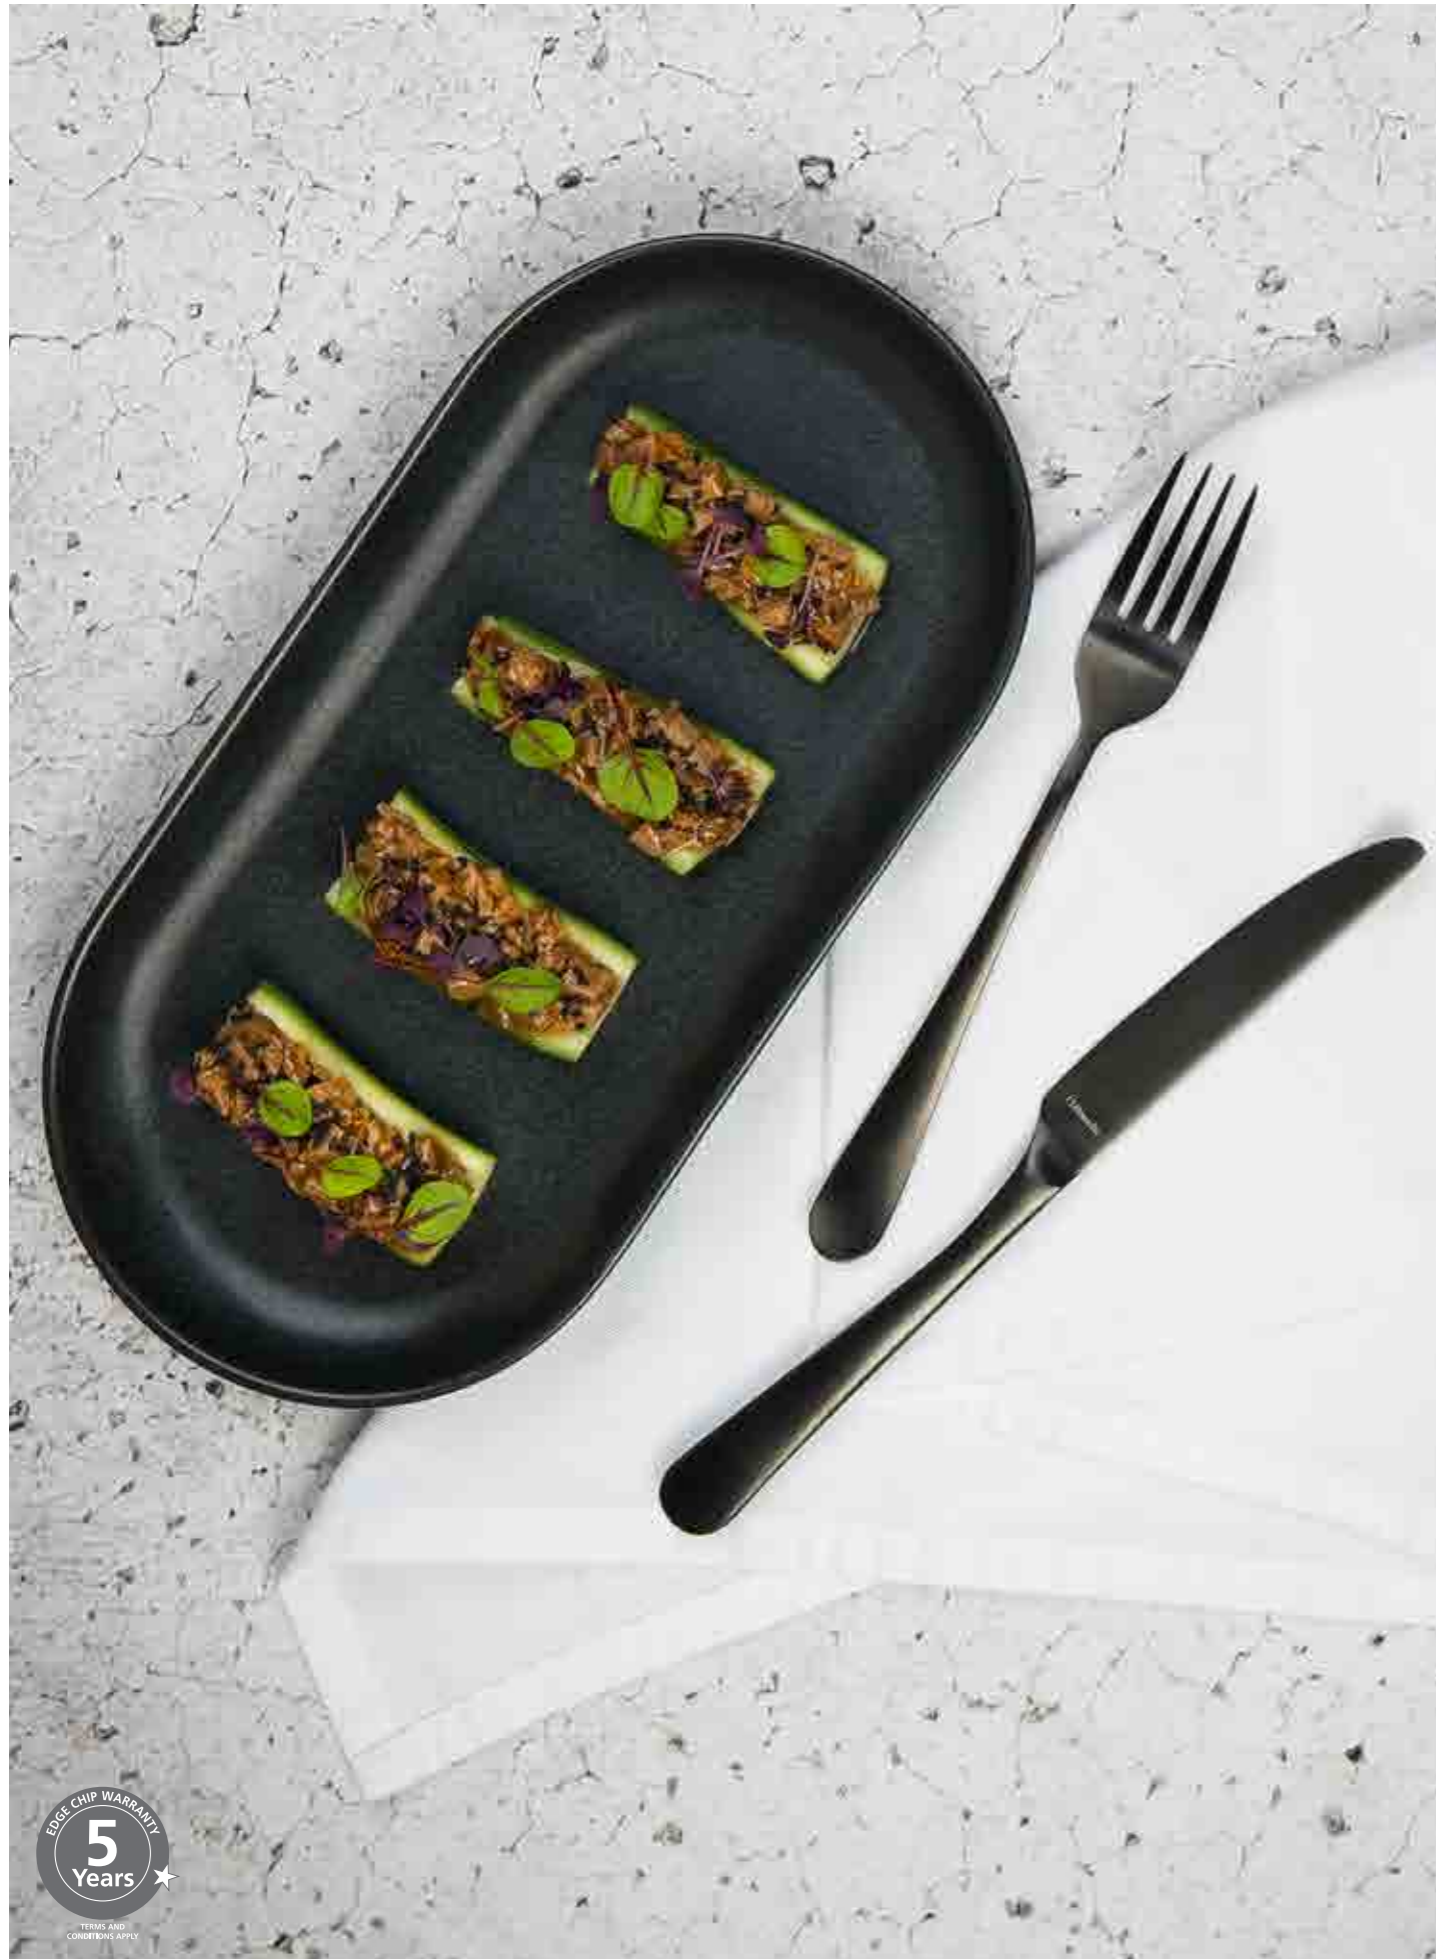

SEASONS GRAPHITE

Make a statement on your table with the sophisticated round and oval Seasons Graphite coupe plate line. The subtle dark hues make it a versatile canvas for any type of food presentation.

Item No. S187618GR Diameter 180mm

NEW

Item No. S187624GR Diameter 240mm