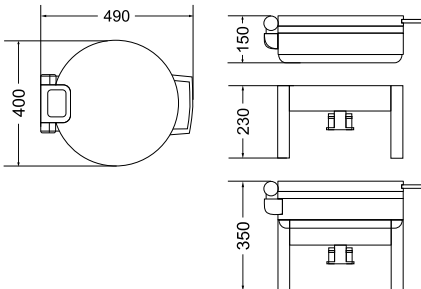

* Food Pans Not Included