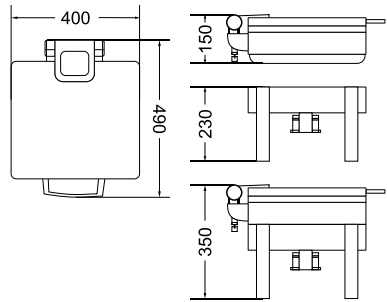

ATHENA®

NEW

**REGAL
INDUCTION CHAFER**

Regal features a large tempered glass lid that provides a complete view of the food. The high quality 18/10 stainless steel body is compatible with induction, electric and traditional chafing fuel.

Glass and Stainless Steel Lid

Item No.
8321103

Glass and Stainless Steel Lid

Item No.
8322303

Stainless Steel

Item No.
8311110

Stainless Steel

Item No.
8312310

INFO FOOD PAN OPTIONS:

- **8335011** 1/1 Size Stainless Steel Food Pan 65mm
- **8335511** 1/1 Size Porcelain Food Pan 65mm
- **8335572** 1/1 Size Porcelain Food Pan 65mm 1 Divider

INFO FOOD PAN OPTIONS:

- **8335023** 2/3 Size Stainless Steel Food Pan 65mm
- **8335523** 2/3 Size Porcelain Food Pan 65mm
- **8335533** 2/3 Size Porcelain Food Pan 65mm 1 Divider