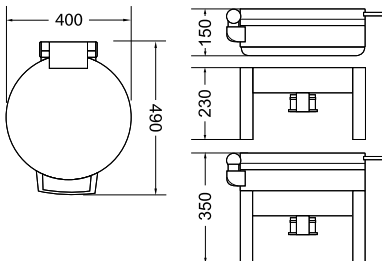

ATHENA®

PRINCE
INDUCTION
CHAFER

Athena's Prince range design stands out on any buffet display. The high quality 18/10 stainless steel body with capsuled bottom is compatible with induction, electric and traditional chafing fuel.

INFO FOOD PAN OPTIONS:

- **8310012** Round Stainless Steel Food Pan 280mm
- **8310013** Round Porcelain Food Pan 280mm

INFO FOOD PAN OPTIONS:

- **8335001** Round Stainless Steel Food Pan 380mm
- **8335002** Round Stainless Steel Food Pan 380mm 1 Divider
- **8335501** Round Porcelain Food Pan 380mm
- **8335502** Round Porcelain Food Pan 380mm 1 Divider