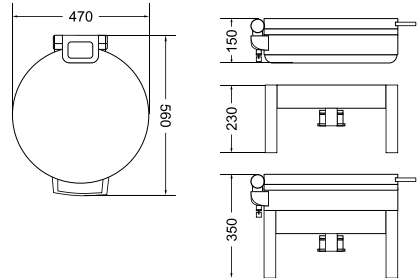

* Food Pans Not Included