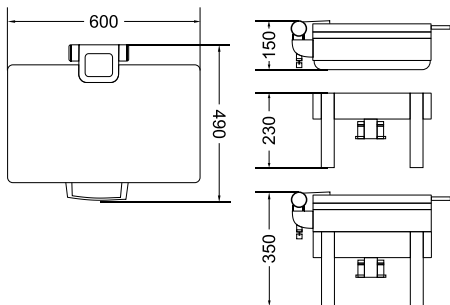

ATHENA®

PRINCE
INDUCTION
CHAFER

Athena's Prince range design stands out on any buffet display. The high quality 18/10 stainless steel body with capsuled bottom is compatible with induction, electric and traditional chafing fuel.

Glass and Stainless Steel Lid

Item No.

8311103

Glass and Stainless Steel Lid

Item No.

8312303

Stainless Steel

Item No.

8311110

Stainless Steel

Item No.

8312310

INFO FOOD PAN OPTIONS:

- 8335011 1/1 Size Stainless Steel Food Pan 65mm
- 8335511 1/1 Size Porcelain Food Pan 65mm
- 8335572 1/1 Size Porcelain Food Pan 65mm 1 Divider

INFO FOOD PAN OPTIONS:

- 8335023 2/3 Size Stainless Steel Food Pan 65mm
- 8335523 2/3 Size Porcelain Food Pan 65mm
- 8335533 2/3 Size Porcelain Food Pan 65mm 1 Divider