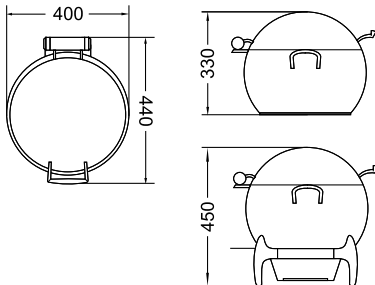

INFO FOOD PAN OPTION:

8330511 Round Stainless Steel Insert, 11lt