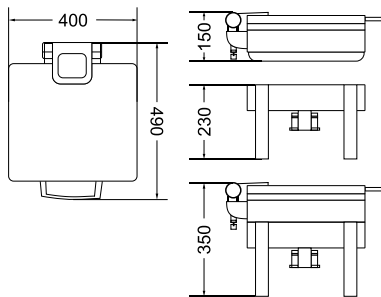

ATHENA®

PRINCE
INDUCTION
CHAFER

Athena's Prince range design stands out on any buffet display. The high quality 18/10 stainless steel body with capsuled bottom is compatible with induction, electric and traditional chafing fuel.

Glass and Stainless Steel Lid

Item No.

8311103

Glass and Stainless Steel Lid

Item No.

8312303

Stainless Steel

Item No.

8311110

Stainless Steel

Item No.

8312310

INFO FOOD PAN OPTIONS:

- 8335011 1/1 Size Stainless Steel Food Pan 65mm
- 8335511 1/1 Size Porcelain Food Pan 65mm
- 8335572 1/1 Size Porcelain Food Pan 65mm 1 Divider

INFO FOOD PAN OPTIONS:

- 8335023 2/3 Size Stainless Steel Food Pan 65mm
- 8335523 2/3 Size Porcelain Food Pan 65mm
- 8335533 2/3 Size Porcelain Food Pan 65mm 1 Divider