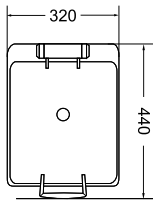

INFO FOOD PAN OPTIONS:

8335012 1/2 Size Stainless Steel Food Pan 65mm

8335512 1/2 Size Porcelain Food Pan 65mm

ATHENA[®]

PRINCESS
INDUCTION
CHAFER

This beautiful curved design is available with a solid stainless steel lid, stainless steel with glass combination lid or the popular golden rose lid. Each unit is compatible with induction, electric cook tops and chafing fuel.