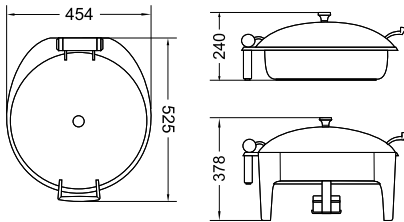

INFO FOOD PAN OPTIONS:

- **8335001** Round Stainless Steel Food Pan 380mm, 6.1lt
- **8335002** Round Stainless Steel Food Pan 380mm, 5.8lt, 1 Divider
- **8335501** Round Porcelain Food Pan 380mm, 6.1lt
- **8335502** Round Porcelain Food Pan 380mm, 5.8lt, 1 Divider
- **8335503** Round Porcelain Food Pan 380mm, 5.8lt, Ying Yang