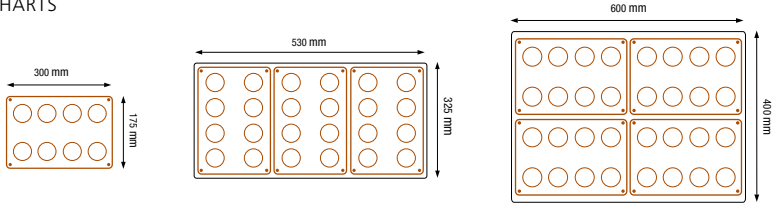

Frenti SILICONE MOULDS

Frenti silicone quarter sheets have a non-stick surface. Flexibility of the moulds allow for quick and easy removal. Silicone has a resistance to extreme temperature of -60°C to 280°C, making them ideal for baking and freezing.

SIZE CHARTS

Please refer to page 942 for more information