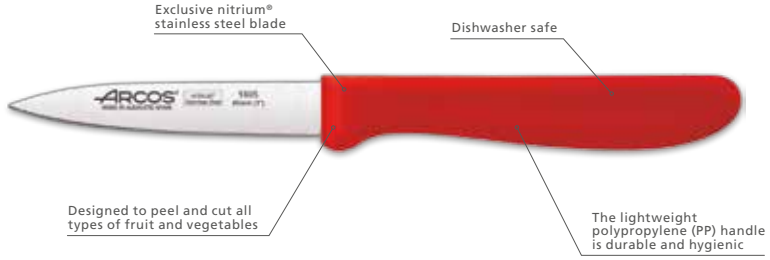

ARCOS GÈNOVA KNIVES

INFO Available in counter display units

PARING KNIFE
Straight Blade, Black Handle
Item No. Blade
250001 85mm

PARING KNIFE
Straight Blade, Green Handle
Item No. Blade
250002 85mm

PARING KNIFE
Straight Blade, Red Handle
Item No. Blade
250003 85mm

PARING KNIFE
Straight Blade, Black Handle
Item No. Blade
250111 100mm

PARING KNIFE
Straight Blade, Green Handle
Item No. Blade
250112 100mm

PARING KNIFE
Straight Blade, Red Handle
Item No. Blade
250113 100mm