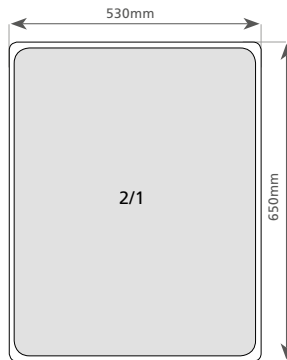

FOOD PAN SIZE GUIDE

ADAPTOR BAR KEY

- 1/1
- 1/2