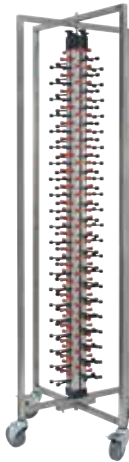

INFO SPARE PARTS:

- **TR-920** Wheel without brake
- **TR-921** Wheel with brake

PLATE STACKING TROLLEY
Holds up to 84 plates

Item No.	Dimensions
TR-500	650 x 590 x 1900mm

INFO SPARE PARTS:

- **TR-500-WS** Wheel without brake
- **TR-500-WB** Wheel with brake

pujadas

DISPOSABLE COVERS & DISPENSER
100 Covers Per Pack

Item No.	Description	To Suit
TR-80610	Cover	TR-600 and TR-602
TR-80620	Cover	TR-610 and TR-612
TR-80630	Cover	Pastry trolley 600 x 400mm
TR-80640	Dispenser	TR-80610 / 20 / 30