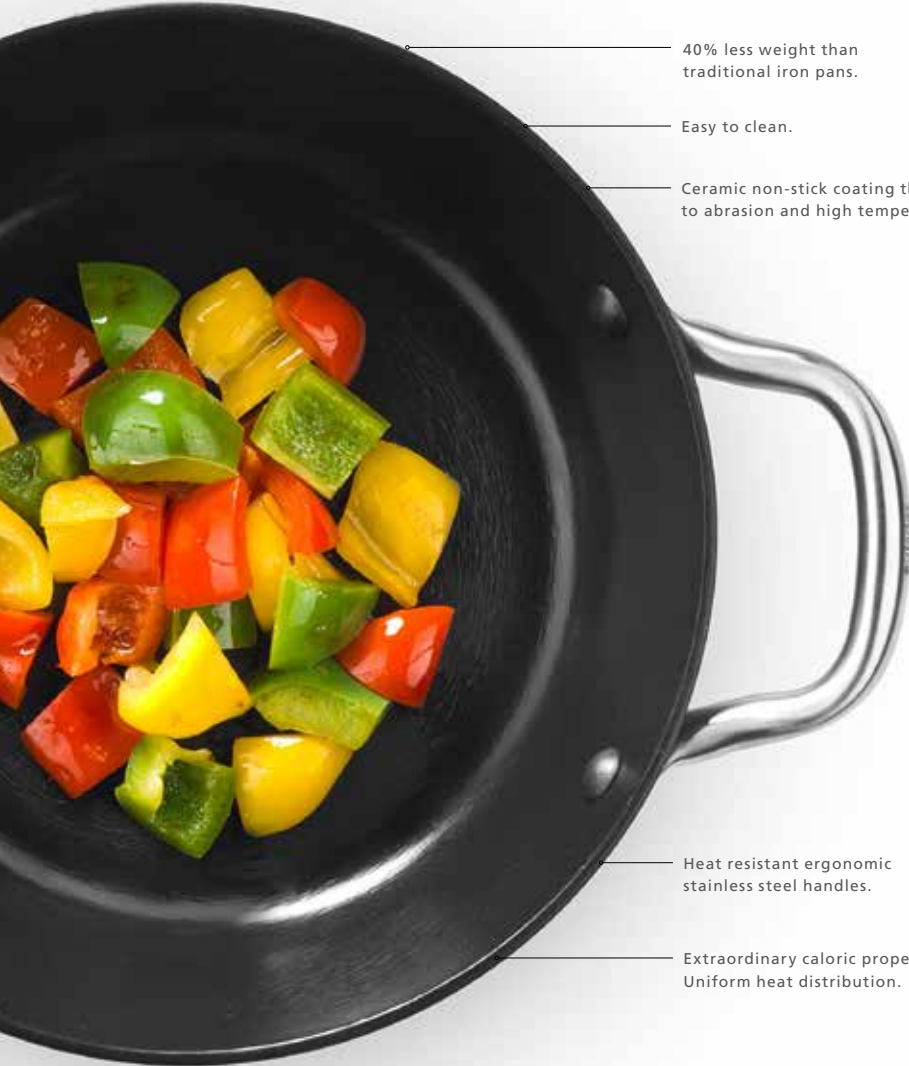

40% less weight than traditional iron pans.

Easy to clean.

Ceramic non-stick coating that is resistant to abrasion and high temperatures.

Heat resistant ergonomic stainless steel handles.

Extraordinary caloric properties. Uniform heat distribution.