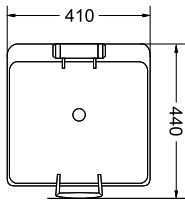

INFO FOOD PAN OPTIONS:

- **8335023** 2/3 Size Stainless Steel Food Pan 65mm
- **8335013** 1/3 Size Stainless Steel Food Pan 65mm (2 Required)
- **8335523** 2/3 Size Porcelain Food Pan 65mm
- **8335533** 2/3 Size Porcelain Food Pan 65mm 1 Divider
- **8335513** 1/3 Size Porcelain Food Pan 65mm (2 Required)