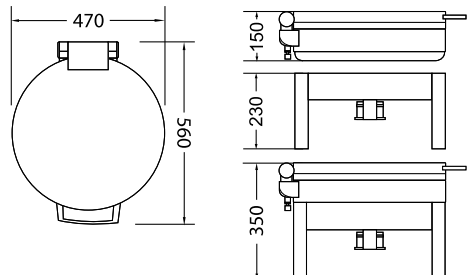

ATHENA®

PRINCE
INDUCTION
CHAFER

Athena's Prince range design stands out on any buffet display. The high quality 18/10 stainless steel body with capsuled bottom is compatible with induction, electric and traditional chafing fuel.

INFO FOOD PAN OPTIONS:

- **8310012** Round Stainless Steel Food Pan 280mm
- **8310013** Round Porcelain Food Pan 280mm

INFO FOOD PAN OPTIONS:

- **8335001** Round Stainless Steel Food Pan 380mm
- **8335002** Round Stainless Steel Food Pan 380mm 1 Divider
- **8335501** Round Porcelain Food Pan 380mm
- **8335502** Round Porcelain Food Pan 380mm 1 Divider