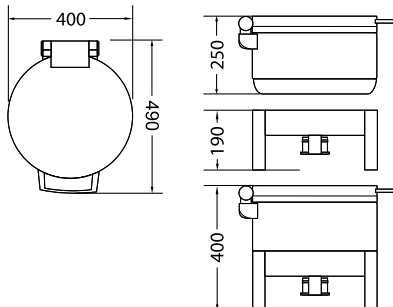

INFO FOOD PAN OPTION:

8330511 Round Stainless Steel Insert, 11lt