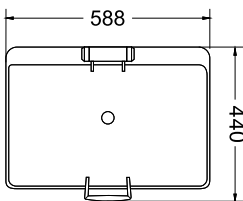

1/1 SIZE RECTANGULAR CHAFER *
Glass and Stainless Steel Lid
Item No.
8331103

INFO FOOD PAN OPTIONS:

- **8335011** 1/1 Size Stainless Steel Food Pan 65mm
- **8335012** 1/2 Size Stainless Steel Food Pan 65mm (2 Required)
- **8335013** 1/3 Size Stainless Steel Food Pan 65mm (3 Required)
- **8335511** 1/1 Size Porcelain Food Pan 65mm
- **8335572** 1/1 Size Porcelain Food Pan 65mm 1 Divider