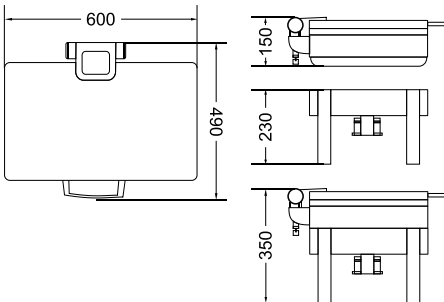

ATHENA®

NEW

**REGAL
INDUCTION CHAFER**

Regal features a large tempered glass lid that provides a complete view of the food. The high quality 18/10 stainless steel body is compatible with induction, electric and traditional chafing fuel.

Glass and Stainless Steel Lid

Item No.
8321103

Glass and Stainless Steel Lid

Item No.
8322303

Stainless Steel

Item No.
8311110

Stainless Steel

Item No.
8312310

INFO FOOD PAN OPTIONS:

- **8335011** 1/1 Size Stainless Steel Food Pan 65mm
- **8335511** 1/1 Size Porcelain Food Pan 65mm
- **8335572** 1/1 Size Porcelain Food Pan 65mm 1 Divider

INFO FOOD PAN OPTIONS:

- **8335023** 2/3 Size Stainless Steel Food Pan 65mm
- **8335523** 2/3 Size Porcelain Food Pan 65mm
- **8335533** 2/3 Size Porcelain Food Pan 65mm 1 Divider